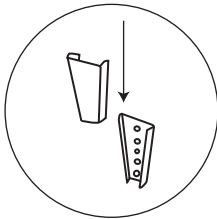

# FUTON

C O M P A N Y

Product code: CHAIR CIRRUS

Ax1

Bx1

1

2