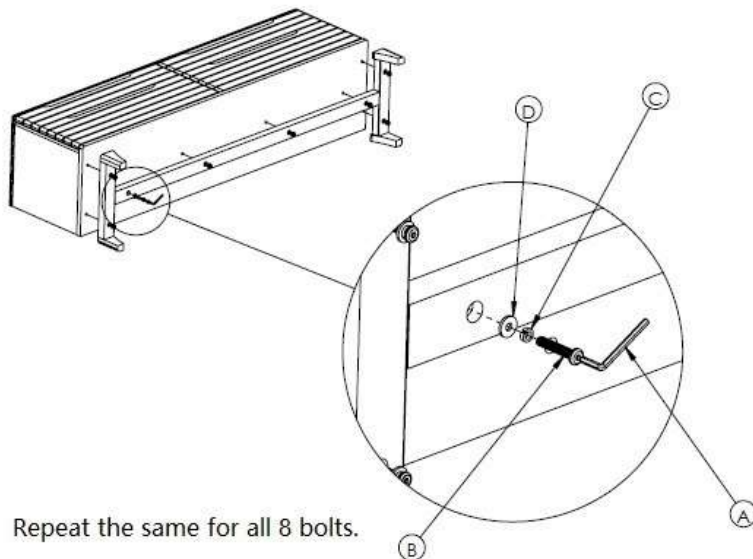

Fittings Checklist

Please count and check every component very carefully before you begin

A Allen Key x 1

B Bolt x 8

C Spring Washer x 8

D Flat Washer x 8

E Wood Dowel x 4

How to assemble Sierra Low Drawers
Please follow these instructions carefully

FUTON
C O M P A N Y

Step 1 : Lay the Low Drawers face down on a clean, flat, soft surface to prevent scratching the top.

Step 2 :

Connect rail (3) to legs (2) with dowels (E).

Step 3 :

Repeat the same for all 8 bolts.