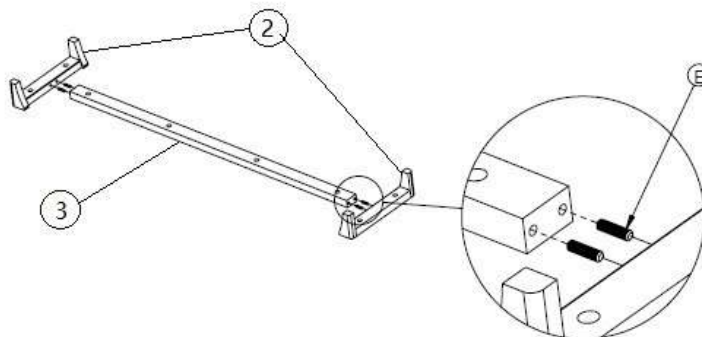

Version: 1

Product Code: ST Sierra Drws Low

PO 11912

Part Checklist

Please count and check every component very carefully before you begin

1. Cabinet x 1

2. Leg x 2

3. Rail x 1

Fittings Checklist

Please count and check every component very carefully before you begin

A Allen Key x 1

B Bolt x 8

C Spring Washer x 8

D Flat Washer x 8

E Wood Dowel x 4

How to assemble Sierra Low Drawers
Please follow these instructions carefully

FUTON
C O M P A N Y

Step 1 : Lay the Low Drawers face down on a clean, flat, soft surface to prevent scratching the top.

Step 2 :

Connect rail (3) to legs (2) with dowels (E).

Step 3 :

Repeat the same for all 8 bolts.