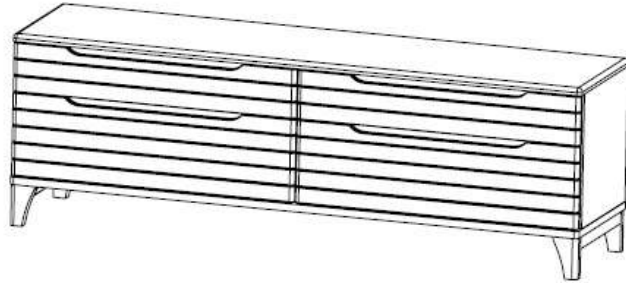

Sierra Low Drawers

Please read these instructions very carefully before you begin to ensure that your Futon Company Sierra Low Drawers will give you many years of satisfaction.

Thank you for buying a Futon Company product.

We are constantly striving to improve everything we do, but occasionally mistakes do occur. In the unlikely event that you find any part missing, please call your nearest Futon Company store and we will arrange for the despatch of an immediate replacement. Please keep all packaging until you have checked every part and assembly of your Futon Company product is complete.

Version: 1

Product Code: ST Sierra Drws Low

PO 11912

Part Checklist

Please count and check every component very carefully before you begin

2. Leg x 2

3. Rail x 1

Fittings Checklist

Please count and check every component very carefully before you begin

D Flat Washer x 8