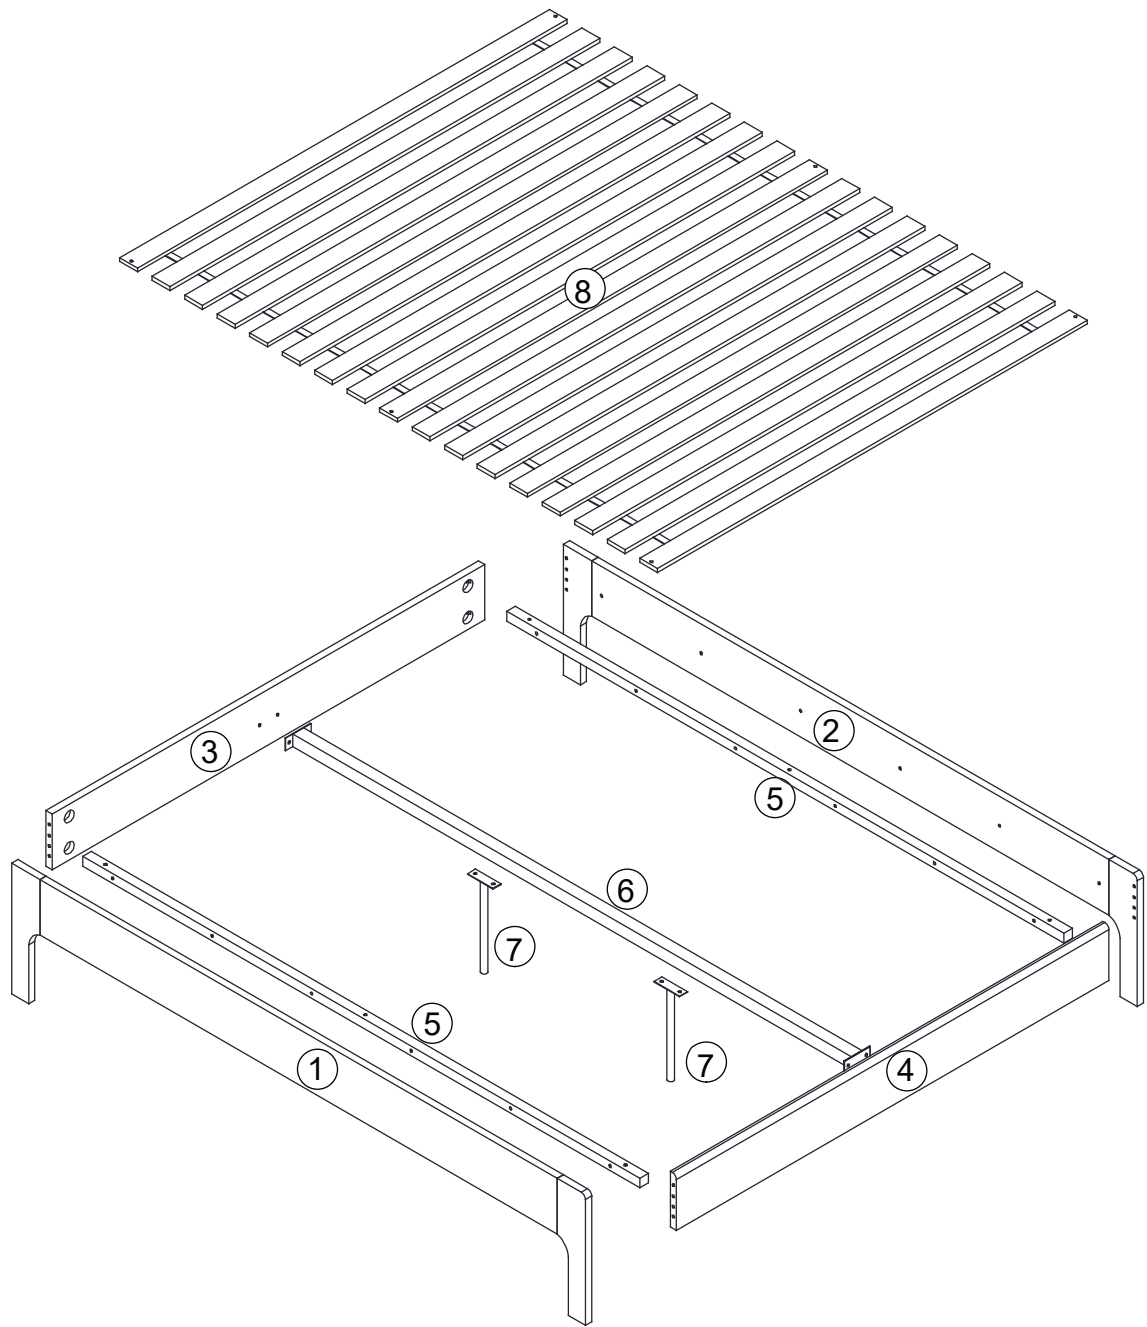

**FUTON**  
C O M P A N Y

**BD5 WEEKENDER**

 M8x60mm A x 8	 ø35x13mm B x 8	 8x30mm C x 8	 6x16mm D x 8	 6x25mm E x 6	 6x45mm F x 12
 G x4	 4# H x 1	 6# I x 1			