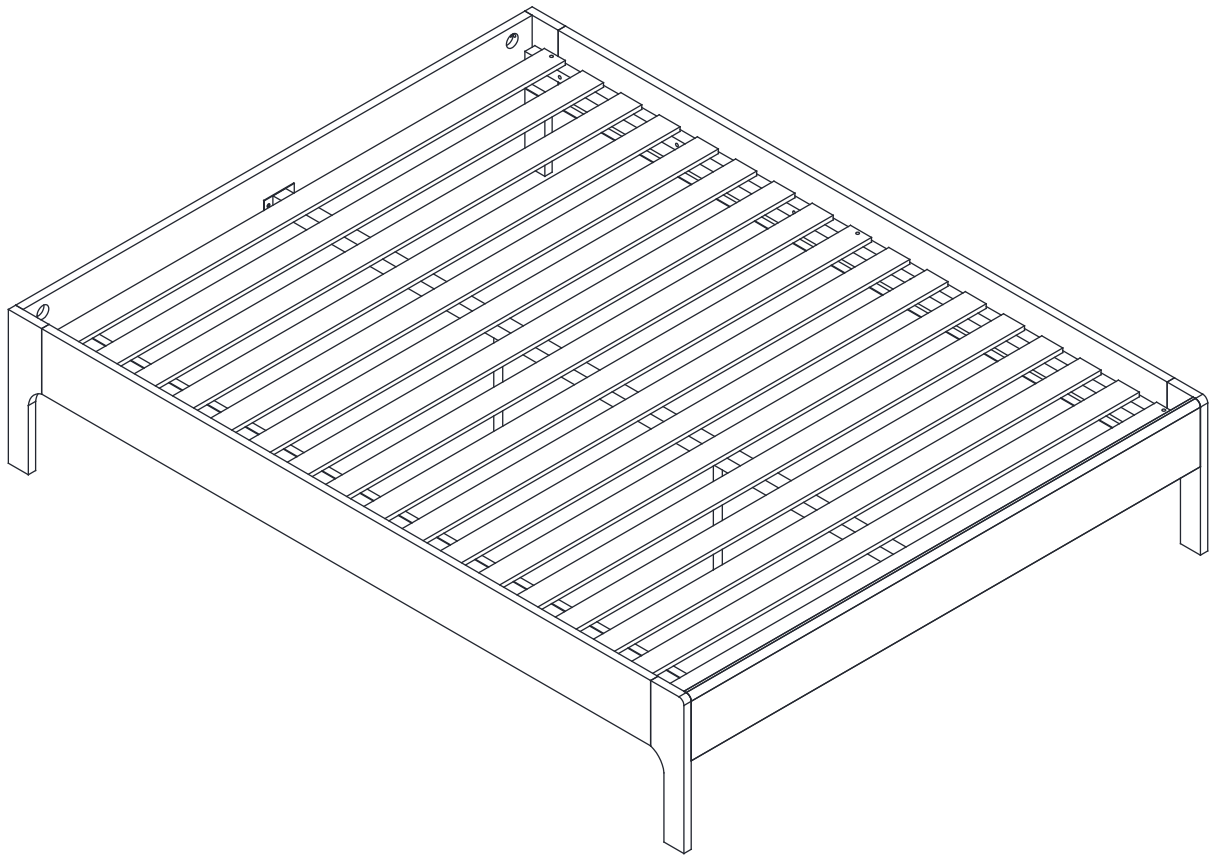

**FUTON**  
C O M P A N Y

**BD5 WEEKENDER**

 M8x60mm A x 8	 ø35x13mm B x 8	 8x30mm C x 8	 6x16mm D x 8	 6x25mm E x 6	 6x45mm F x 12
 G x4	 4# H x 1	 6# I x 1			