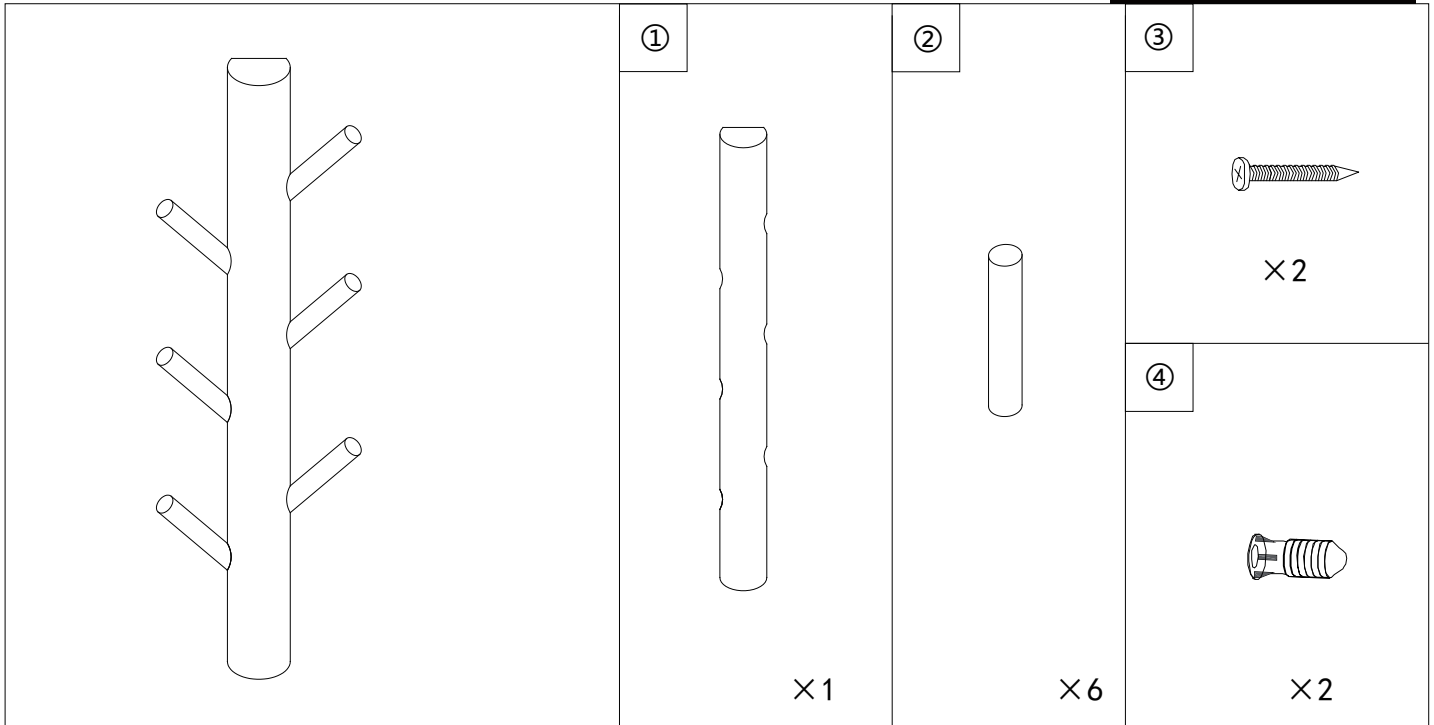

PO11243 ST HOOK FRST LRG

Fittings to attach your hook to the wall are supplied. But different wall constructions require fittings that are suitable for your wall type. If you are unsure for your correct type of fitting for your wall, please contact your local specialised hardware store for information on suitable fitting.