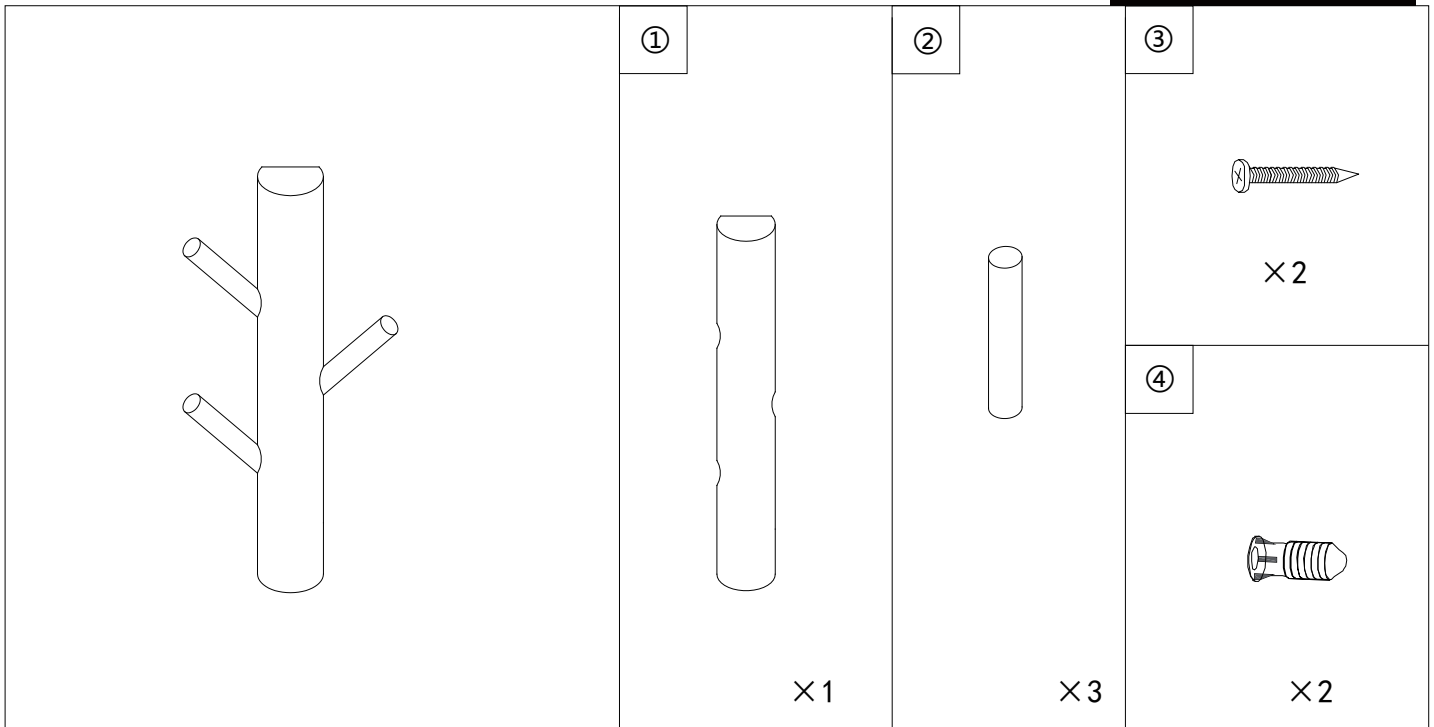

# PO11243 ST HOOK FRST SML

Fittings to attach your hook to the wall are supplied. But different wall constructions require fittings that are suitable for your wall type. If you are unsure for your correct type of fitting for your wall, please contact your local specialised hardware store for information on suitable fitting.