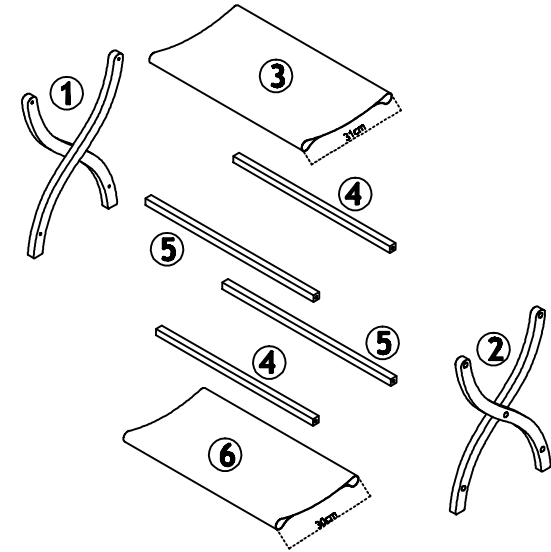

Please keep all packaging until you have checked every part and assembly of your Futon Company product is complete.

Version number: 1

Product code: ST LUG RACK

Date: 22/07/22

experts in small space living

Parts Checklist

Please count and check every component very carefully before you begin

- ① Left Folding Leg x 1
- ② Right Folding Leg x 1
- ③ Top Canvas (31cm) x 1
- ④ Short Rail (55cm) x 2
- ⑤ Long Rail (59cm) x 2
- ⑥ Bottom Canvas (29cm) x 1