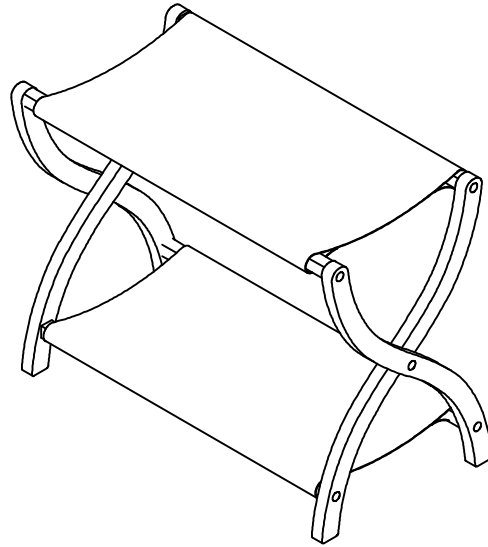

Assembly Instructions

Storage - Birch Folding Luggage Rack

ROPO no:

FUTON

C O M P A N Y

PLEASE READ THESE INSTRUCTIONS VERY CAREFULLY BEFORE YOU BEGIN, TO ENSURE THAT YOUR FUTON COMPANY PRODUCT WILL GIVE YOU MANY YEARS OF SATISFACTION

Parts Checklist

Please count and check every component very carefully before you begin

- ① Left Folding Leg x 1
- ② Right Folding Leg x 1
- ③ Top Canvas (31cm) x 1
- ④ Short Rail (55cm) x 2
- ⑤ Long Rail (59cm) x 2
- ⑥ Bottom Canvas (29cm) x 1