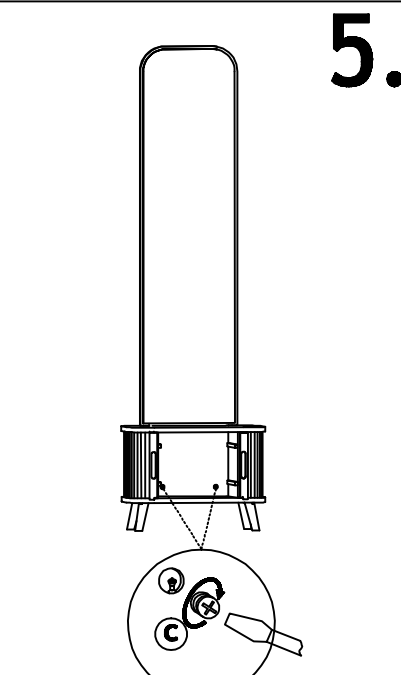

How To Assemble Your Mirror

Please follow these instructions carefully

FUTON

C O M P A N Y

How To Use

Please read carefully

1.

2.

3.

4.

5.

6.

FINISH

Timber may be selected to ensure that the visible surfaces are of a higher grade than unseen surfaces.

These unseen areas are not finished to the same standard as the visible surfaces.

CARE

To clean your Mirror, wipe with a damp cloth followed by a dry cloth.

IMPORTANT

To ensure maximum performance from this product, we advise that you check and tighten all bolts and screws on a regular basis to avoid damage and strain to parts.

GUARANTEE

This instruction leaflet forms part of your guarantee. Please retain it. The ROPO number along with your invoice number will need to be quoted in all correspondence with Futon Company.

Thank you for choosing Futon Company.