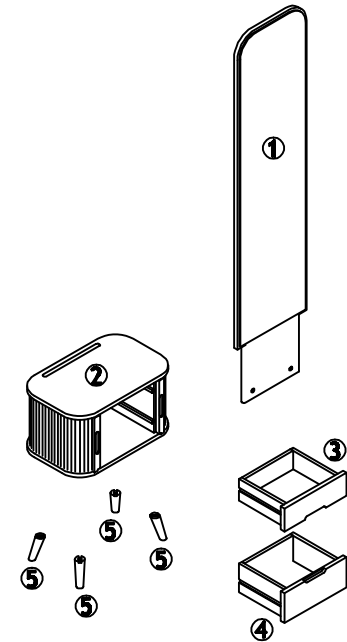

Assembly Instructions

Mirror - Oak Tall Tambour

ROPO no:

PLEASE READ THESE INSTRUCTIONS VERY CAREFULLY BEFORE YOU BEGIN, TO ENSURE THAT YOUR FUTON COMPANY PRODUCT WILL GIVE YOU MANY YEARS OF SATISFACTION

Version number: 1 Product code: MIRROR OAK TMBR Date: 10/08/22

experts in small space living

Parts Checklist

Please count and check every component very carefully before you begin

- ① Mirror x 1
- ② Drawer Unit X 1
- ③ Upper Drawer x 1
- ④ Lower Drawer x 1
- ⑤ Leg x 4