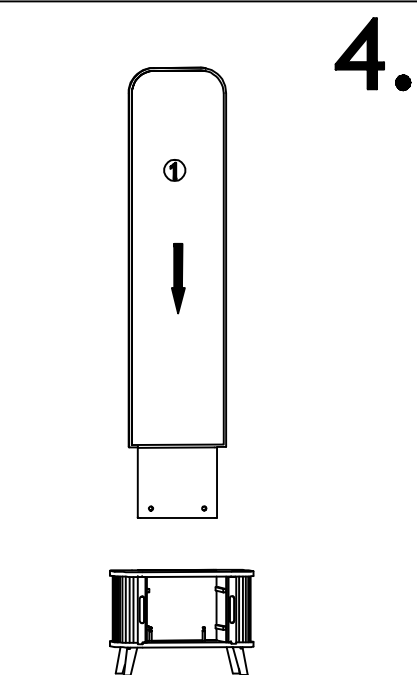

How To Assemble Your Mirror

Please follow these instructions carefully

FUTON

C O M P A N Y

How To Use

Please read carefully

1.

2.

3.

4.

5.

6.

FINISH

Timber may be selected to ensure that the visible surfaces are of a higher grade than unseen surfaces.

These unseen areas are not finished to the same standard as the visible surfaces.

CARE

To clean your Mirror, wipe with a damp cloth followed by a dry cloth.

IMPORTANT

To ensure maximum performance from this product, we advise that you check and tighten all bolts and screws on a regular basis to avoid damage and strain to parts.

GUARANTEE

This instruction leaflet forms part of your guarantee. Please retain it. The ROPO number along with your invoice number will need to be quoted in all correspondence with Futon Company.

Thank you for choosing Futon Company.