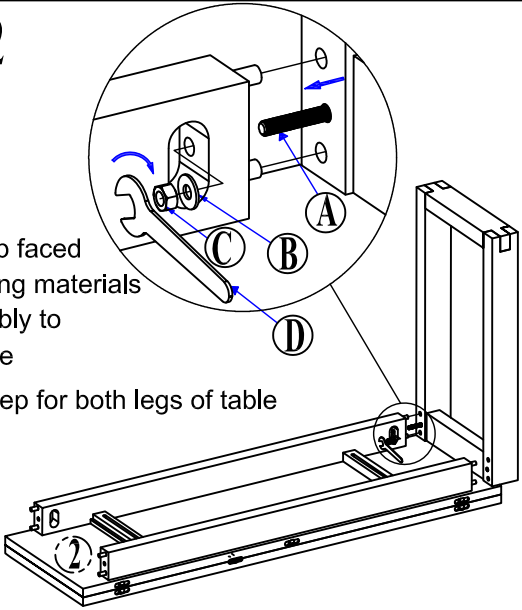

ASSEMBLY INSTRUCTION

FUTON
C O M P A N Y

STEP 1

STEP 2

Keep table top faced down in packing materials during assembly to protect surface
Repeat this step for both legs of table

STEP 3

With the help of a second person, carefully lift, turn and place the table on the 2 legs.

STEP 4

Always slide table first before opening top to prevent damage.

STEP 5

Fold open leaf and tighten slide lock

ITEM NAME : TABLE-OKE CONSOLE MEDIUM
PRODUCT CODE : T4 OKE CON V2

PARTS LIST

Leg	Top
	
① 2 Pcs	② 1 Pc

HARDWARE LIST

Bolts: 8x60	Washers: 8x19	Nuts: 8x13	Key 13
			
④ 4 Pcs	④ 4 Pcs	④ 4 Pcs	④ 1 Pc