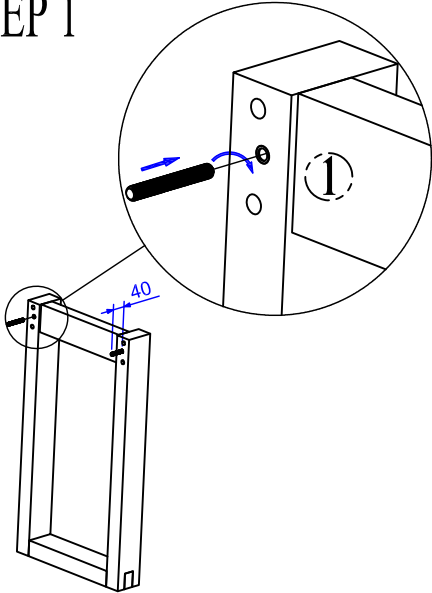

ASSEMBLY INSTRUCTION

FUTON
C O M P A N Y

STEP 1

STEP 2

Keep table top faced down in packing materials during assembly to protect surface
Repeat this step for both legs of table

STEP 3

With the help of a second person, carefully lift, turn and place the table on the 2 legs.

STEP 4

Always slide table first before opening top to prevent damage.

STEP 5

Fold open leaf and tighten slide lock

ITEM NAME : TABLE-OKE CONSOLE MEDIUM
PRODUCT CODE : T4 OKE CON V2

PARTS LIST

Leg	Top
	
① 2 Pcs	② 1 Pc

HARDWARE LIST

Bolts: 8x60	Washers: 8x19	Nuts: 8x13	Key 13
			
④ 4 Pcs	④ 4 Pcs	④ 4 Pcs	④ 1 Pc