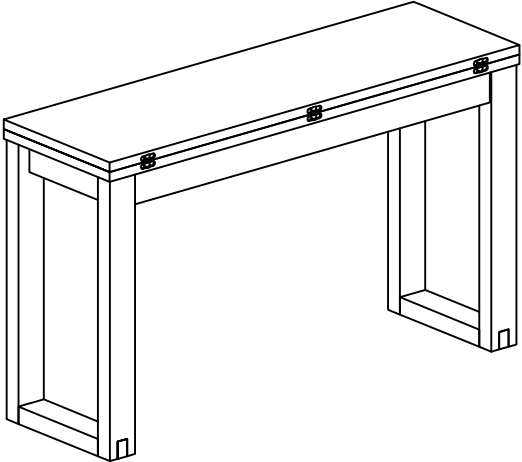

ASSEMBLY INSTRUCTION

FUTON
C O M P A N Y

STEP 1

STEP 2

Keep table top faced down in packing materials during assembly to protect surface
Repeat this step for both legs of table

STEP 3

With the help of a second person, carefully lift, turn and place the table on the 2 legs.

STEP 4

Always slide table first before opening top to prevent damage.

STEP 5

Fold open leaf and tighten slide lock

ITEM NAME : TABLE-OKE CONSOLE MEDIUM
PRODUCT CODE : T4 OKE CON V2

PARTS LIST

Leg	Top
	
① 2 Pcs	② 1 Pc