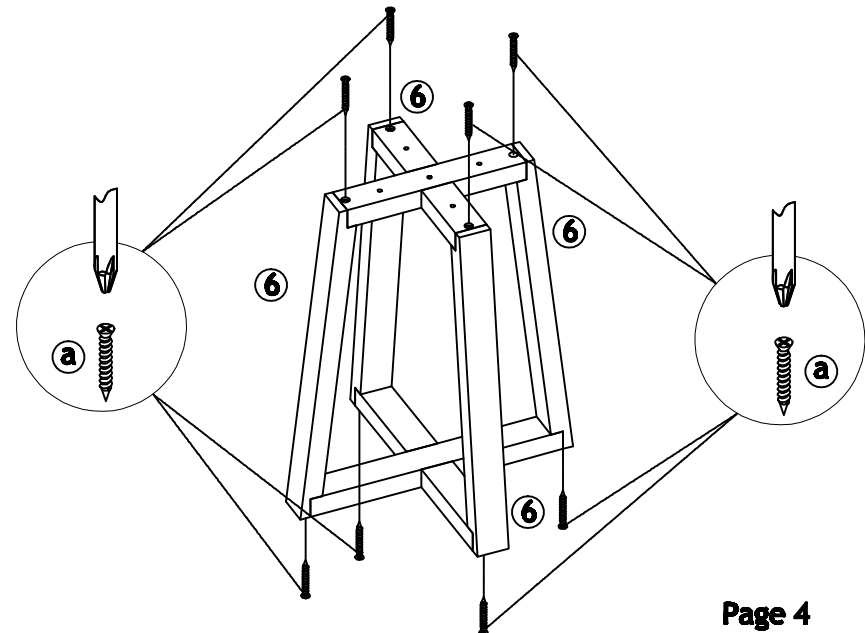

An allen key is supplied with this product for assembly.

The fittings pack contains **SMALL ITEMS** which should be **KEPT AWAY FROM YOUNG CHILDREN**. Please check the pack contents before attempting to assemble this product. A full checklist of components is given in this leaflet.

ST DRESS STOOL ROPO

Fittings and Parts Checklist

Please check and count every component very carefully before you begin

Parts Checklist

- ① Seat top x 1
- ② Upper top support x 1
- ③ Lower top support x 1
- ④ Upper bottom support x 1
- ⑤ Lower bottom support x 1
- ⑥ Side legs x 4

Fittings Checklist

-  **a** Screw x 12 (4 x 35)
-  **b** Allen Head Bolt x 1
-  **c** Allen Key x 1
-  **d** Anti-slip pad x 4
-  **e** Screw x 1 (4 x 20)

FINISH

Your stool is made from solid Oak

CARE

To clean your stool, wipe with a damp cloth followed by a dry cloth.