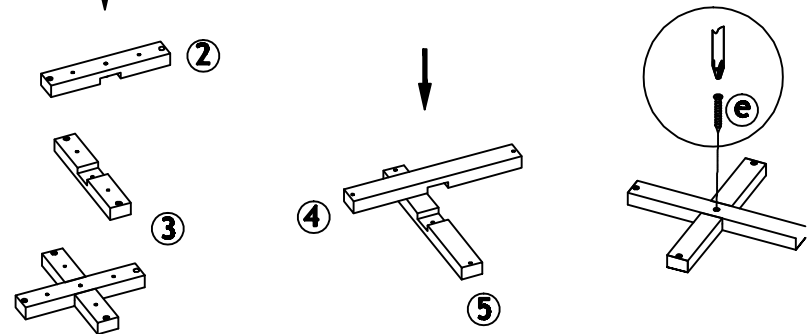

An allen key is supplied with this product for assembly.

The fittings pack contains **SMALL ITEMS** which should be **KEPT AWAY FROM YOUNG CHILDREN**. Please check the pack contents before attempting to assemble this product. A full checklist of components is given in this leaflet.

ST DRESS STOOL ROPO

Fittings and Parts Checklist

Please check and count every component very carefully before you begin

Parts Checklist

- ① Seat top x 1
- ② Upper top support x 1
- ③ Lower top support x 1
- ④ Upper bottom support x 1
- ⑤ Lower bottom support x 1
- ⑥ Side legs x 4

Fittings Checklist

-  **a** Screw x 12 (4 x 35)
-  **b** Allen Head Bolt x 1
-  **c** Allen Key x 1
-  **d** Anti-slip pad x 4
-  **e** Screw x 1 (4 x 20)

FINISH

Your stool is made from solid Oak

CARE

To clean your stool, wipe with a damp cloth followed by a dry cloth.