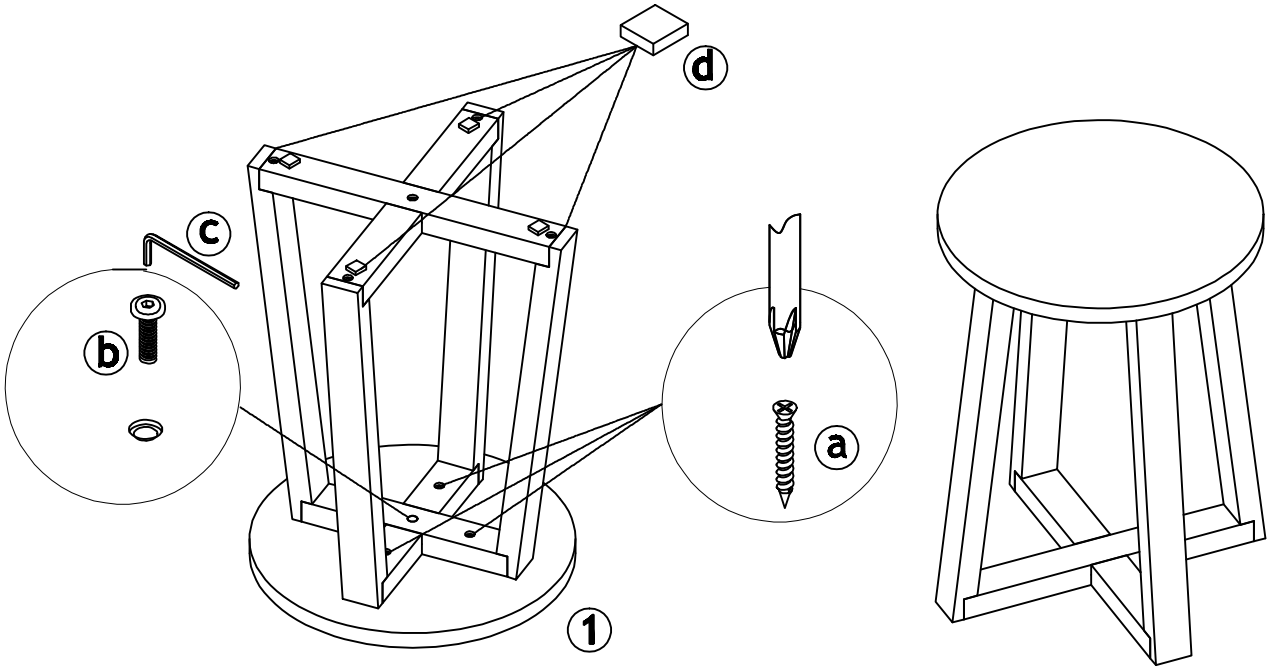

FINISH

Your stool is made from solid Oak

CARE

To clean your stool, wipe with a damp cloth followed by a dry cloth.

IMPORTANT

To ensure maximum use from this product, we advise that you check and tighten all bolts and screws on a regular basis to avoid damage and strain to parts.

GUARANTEE

This instruction leaflet forms part of your guarantee. Please retain it. The ROPO number along with your invoice number will need to be quoted in all correspondence with Futon Company. Thank you for choosing to purchase this Futon Company product.