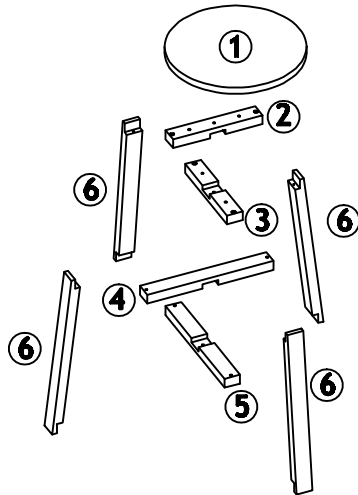

An allen key is supplied with this product for assembly.

The fittings pack contains **SMALL ITEMS** which should be **KEPT AWAY FROM YOUNG CHILDREN**. Please check the pack contents before attempting to assemble this product. A full checklist of components is given in this leaflet.

ST DRESS STOOL ROPO

Fittings and Parts Checklist

Please check and count every component very carefully before you begin

Parts Checklist

- ① Seat top x 1
- ② Upper top support x 1
- ③ Lower top support x 1
- ④ Upper bottom support x 1
- ⑤ Lower bottom support x 1
- ⑥ Side legs x 4

Fittings Checklist

-  **a** Screw x 12 (4 x 35)
-  **b** Allen Head Bolt x 1
-  **c** Allen Key x 1
-  **d** Anti-slip pad x 4
-  **e** Screw x 1 (4 x 20)

FINISH

Your stool is made from solid Oak

CARE

To clean your stool, wipe with a damp cloth followed by a dry cloth.