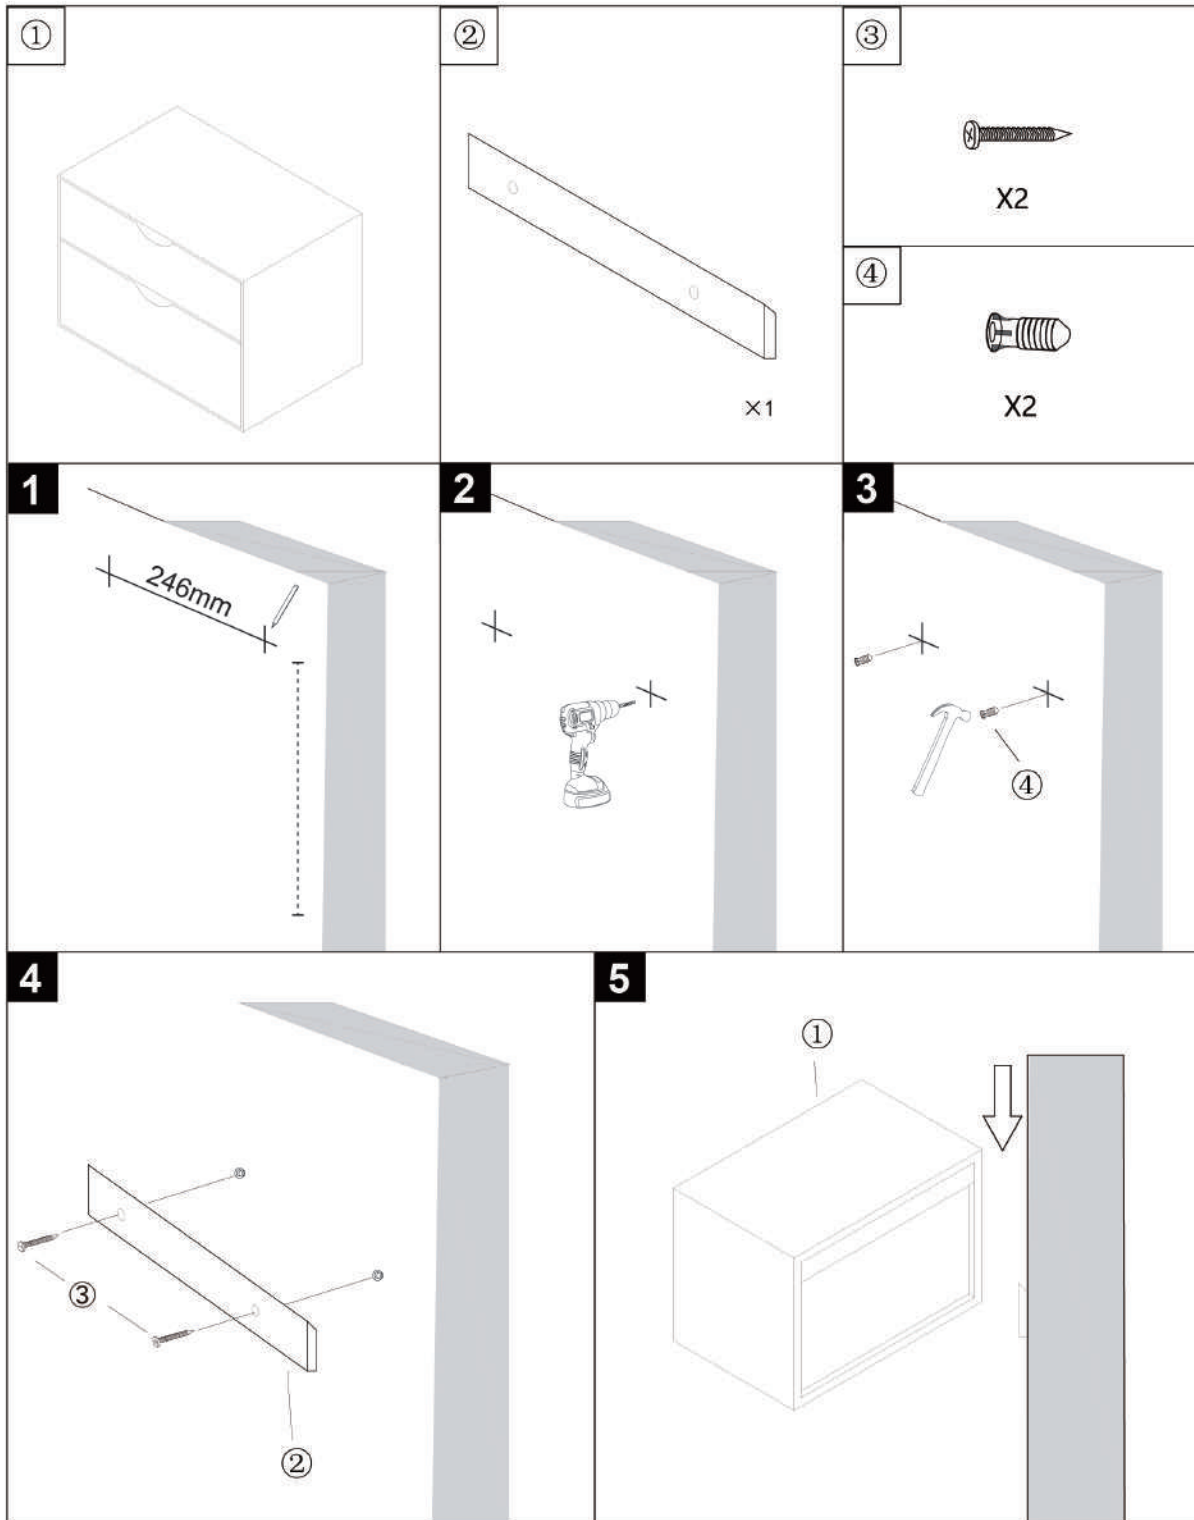

PO11840
ST DT CLARK WALL DRWS

Fittings to attach your drawers to the wall are supplied. But different wall constructions require fittings that are suitable for your wall type. If you are unsure for the correct type of fitting for your wall, please contact your local specialised hardware store for information on suitable fitting. Never allow children to climb on furniture.