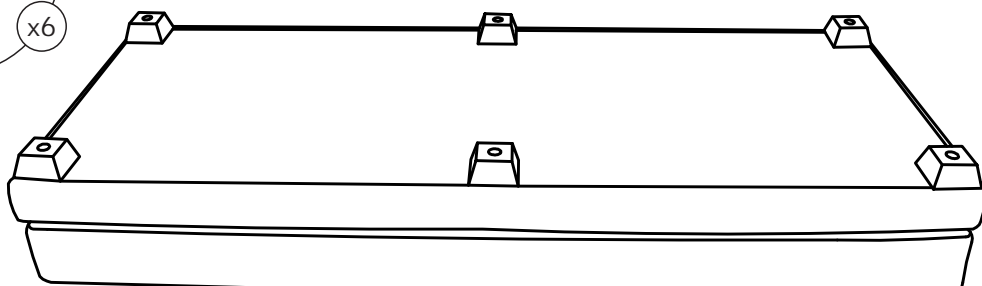

ASSEMBLY INSTRUCTION

SB2 NAPPER

PO9846

Parts Checklist :

Allen Key
DX1pc

Please assemble legs as below drawing shows: