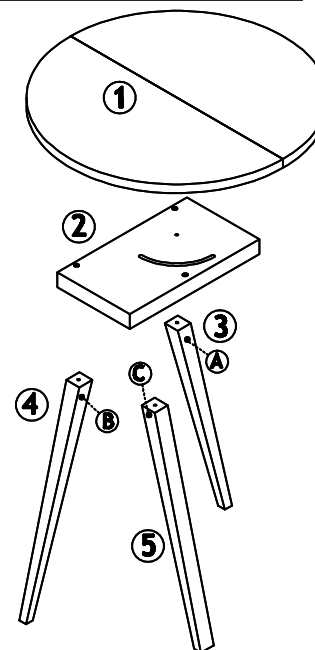

Assembly Instructions

Table - Oak Swivel & Flip Side

ROPO no:

PLEASE READ THESE INSTRUCTIONS VERY CAREFULLY BEFORE YOU BEGIN, TO ENSURE THAT YOUR FUTON COMPANY PRODUCT WILL GIVE YOU MANY YEARS OF SATISFACTION

Version number: 1 Product code: T2 SWIV SIDE Date: 14/10/19

experts in small space living

Parts Checklist

Please count and check every component very carefully before you begin

① Table Top x 1

② Table Base x 1

③ Leg A x 1

④ Leg B x 1

⑤ Leg C x 1

Fittings Checklist

Please count and check every component very carefully before you begin

Ⓐ Allen Head Bolt x 4

Ⓑ Allen Key x 1

Ⓒ Anti-slip pad x 3