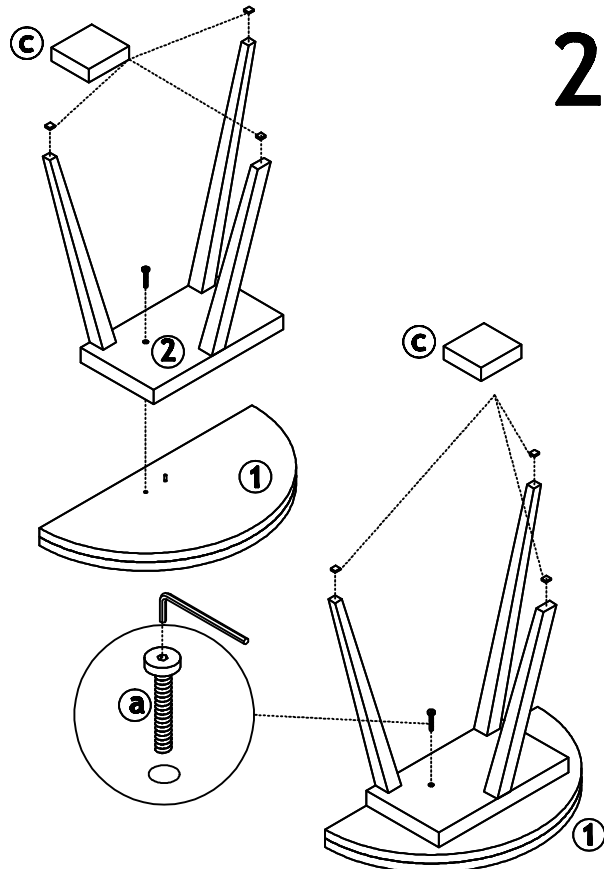

③ Leg A x 1

④ Leg B x 1

⑤ Leg C x 1

Fittings Checklist

Please count and check every component very carefully before you begin

Ⓐ Allen Head Bolt x 4

Ⓑ Allen Key x 1

Ⓒ Anti-slip pad x 3

How To Assemble Your Table

Please follow these instructions carefully

FUTON

C O M P A N Y

How To Use

Please read carefully

1.

When joining legs onto Table base, match letter A with leg A, B with Leg B and so on.

2.

To open table from semi-circle to full circle, rotate table top 90 degrees and then unfold the top piece so that it rests on the Table Base. To close table simply reverse the action.

FINISH

Your Table is made from solid oak and has an oil and lacquer satin finish.