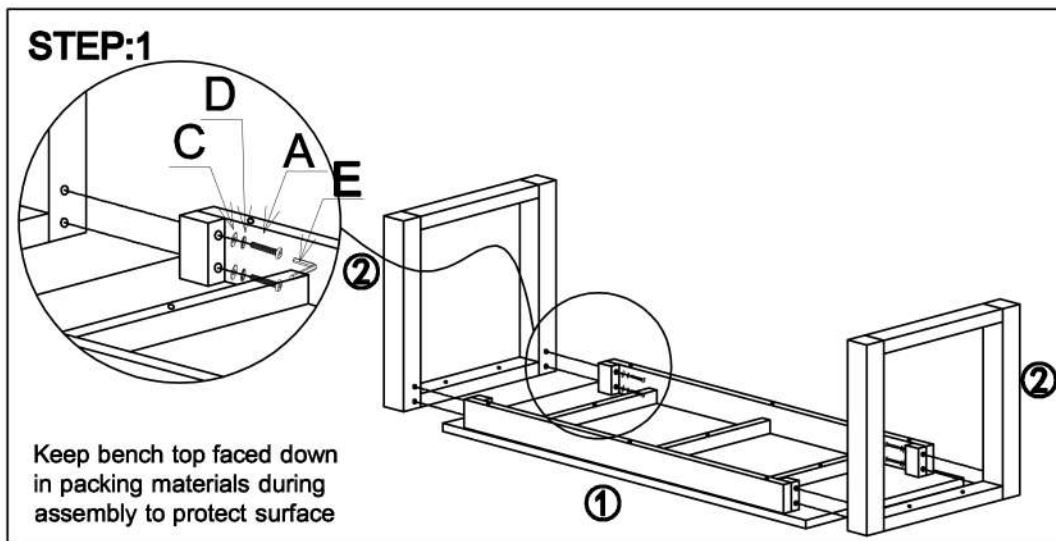

# ASSEMBLY INSTRUCTION

# FUTON

C O M P A N Y

ITEM NAME : SOLARI BENCH  
 PRODUCT CODE : T4 SOL CON BEN85

PARTS LIST	
Top	Leg
	
① 1Pc	② 2Pcs

HARDWARE LIST				
				
8PCS	4PCS	8PCS	8PCS	1PC