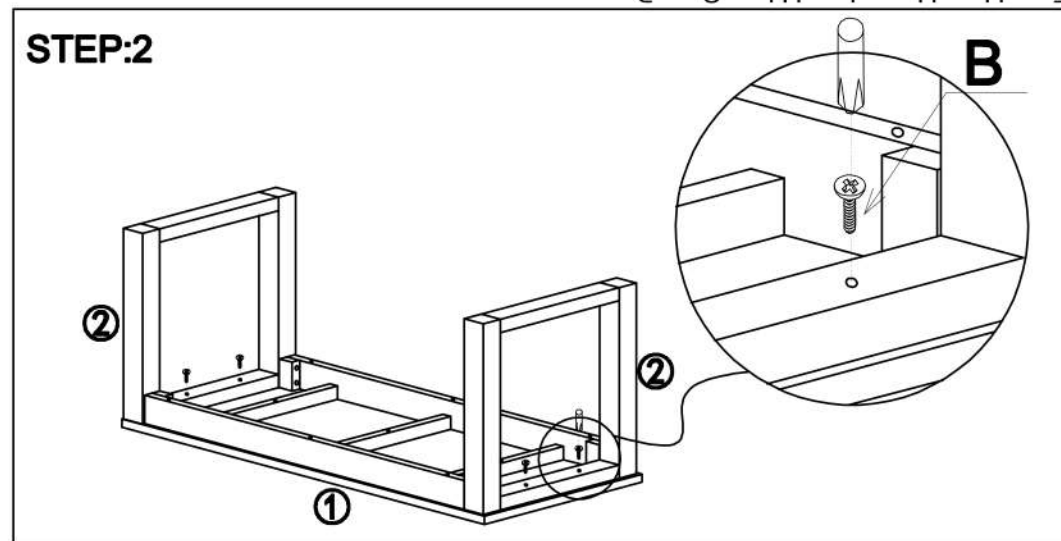

# ASSEMBLY INSTRUCTION

# FUTON

C O M P A N Y

ITEM NAME : SOLARI BENCH  
 PRODUCT CODE : T4 SOL CON BEN85

PARTS LIST	
Top	Leg
	
① 1Pc	② 2Pcs

HARDWARE LIST				
				
8PCS	4PCS	8PCS	8PCS	1PC