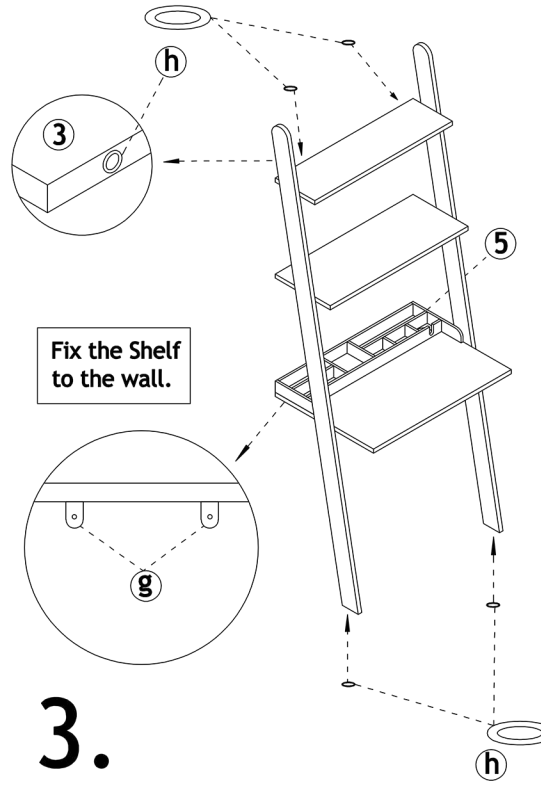

How To Assemble Your Lean To Desk

Please follow these instructions carefully

FUTON

C O M P A N Y

How To Use

Please read carefully

1.

3.

2.

BEFORE TIGHTENING THE BOLTS, CHECK THAT THE SHELVES ARE THE RIGHT WAY AROUND.

FINISH

Your Lean To Desk is made from solid Oak.

CARE

To clean your Desk ,wipe with a damp cloth followed by a dry cloth.

IMPORTANT

To ensure maximum performance from this product, we advise that you check and tighten all bolts and screws on a regular basis to avoid damage and strain to parts.

GUARANTEE

This instruction leaflet forms part of your guarantee. Please retain it. The ROPO number along with your invoice number will need to be quoted in all correspondence with Futon Company.

Thank you for choosing Futon Company.