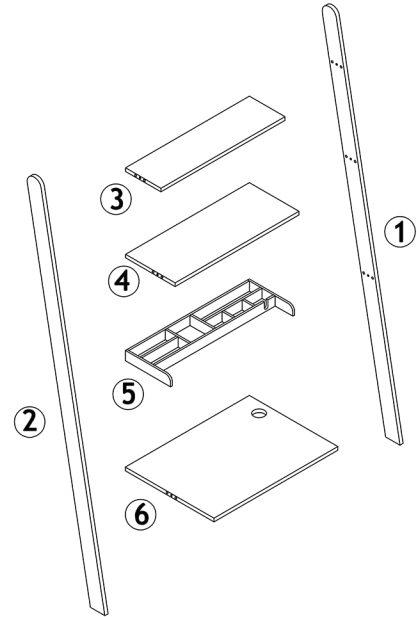

Version number: 2

Product code: ST LEAN DESK 2

Date: 11/11/11

experts in small space living

Parts Checklist

Please count and check every component very carefully before you begin

① Right Rail x 1

② Left Rail x 1

③ Small Shelf x 1

④ Middle Shelf x 1

⑤ Box x 1

⑥ Big Shelf x 1

Fittings Checklist

Please count and check every component very carefully before you begin

a Wooden Dowel x 12

b Bolt x 6