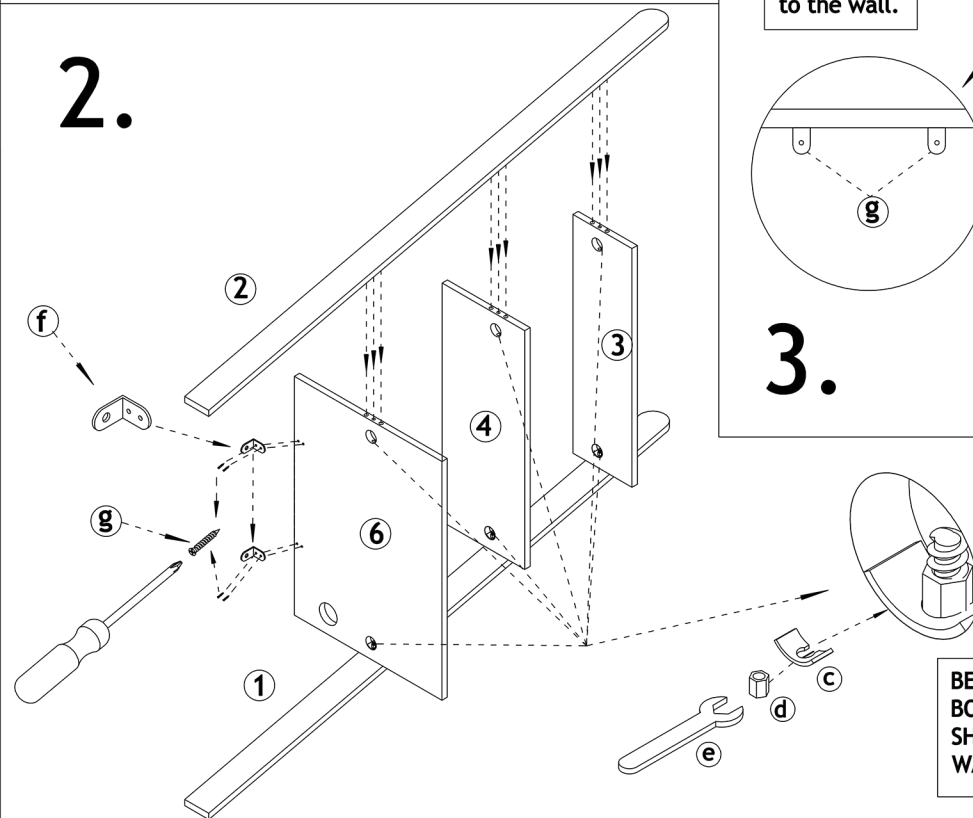

c Pressure Plate x 6

d Nut x 6

e Small Spanner x 1

f Screw x 4

g Wall Bracket x 2

h Anti-slip pad x 4

* Cross head Screwdriver also required for assembly

How To Assemble Your Lean To Desk

BEFORE TIGHTENING THE BOLTS, CHECK THAT THE SHELVES ARE THE RIGHT WAY AROUND.

FINISH

Your Lean To Desk is made from solid Oak.

CARE

To clean your Desk ,wipe with a damp cloth followed by a dry cloth.

IMPORTANT